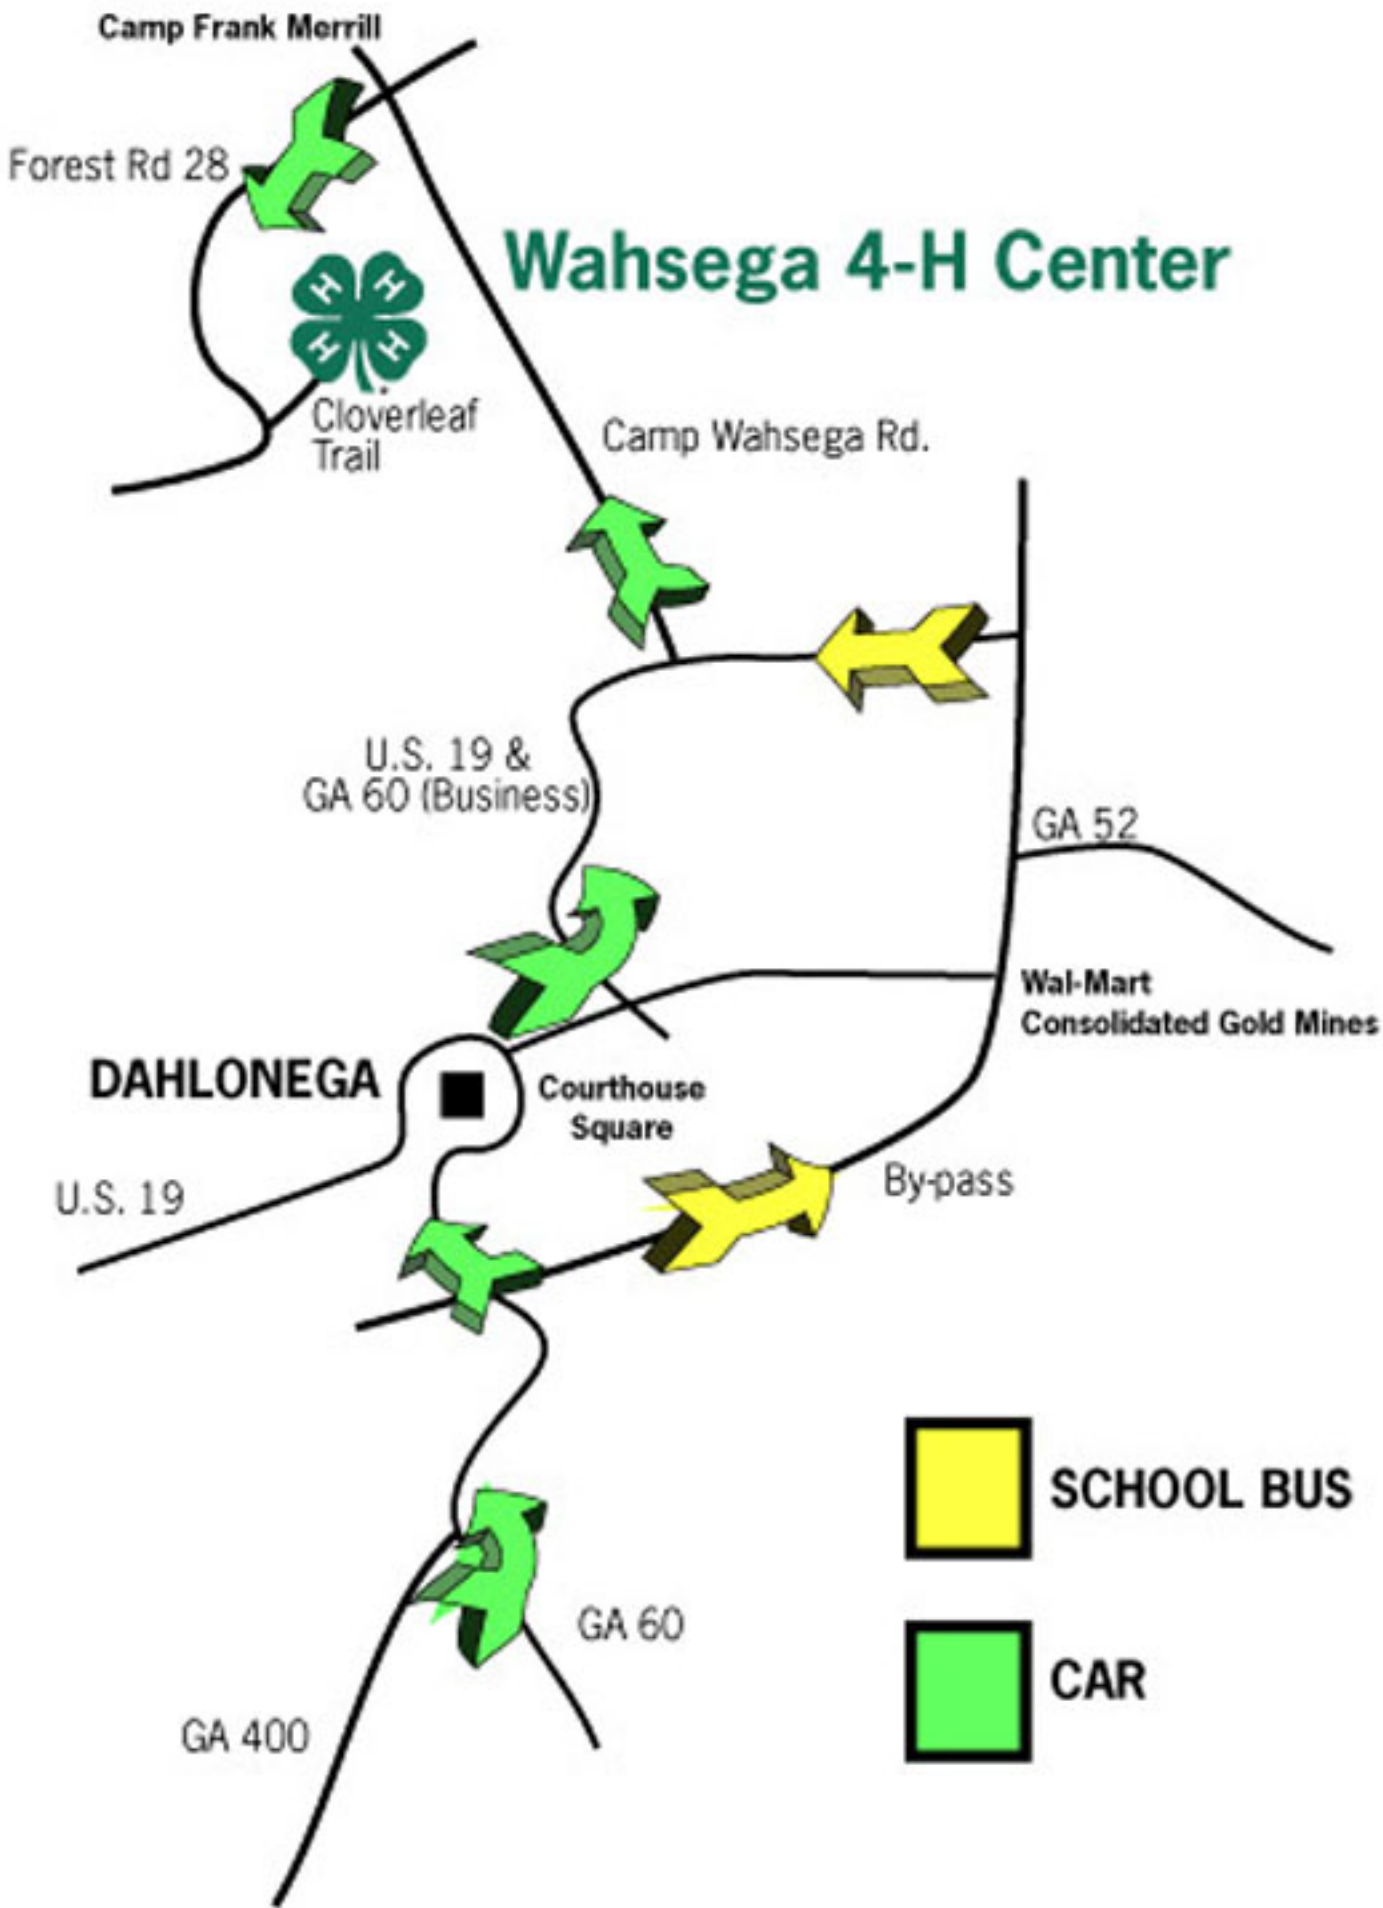

Wahsega 4-H Center

Cloverleaf Trail

SCHOOL BUS

CAR